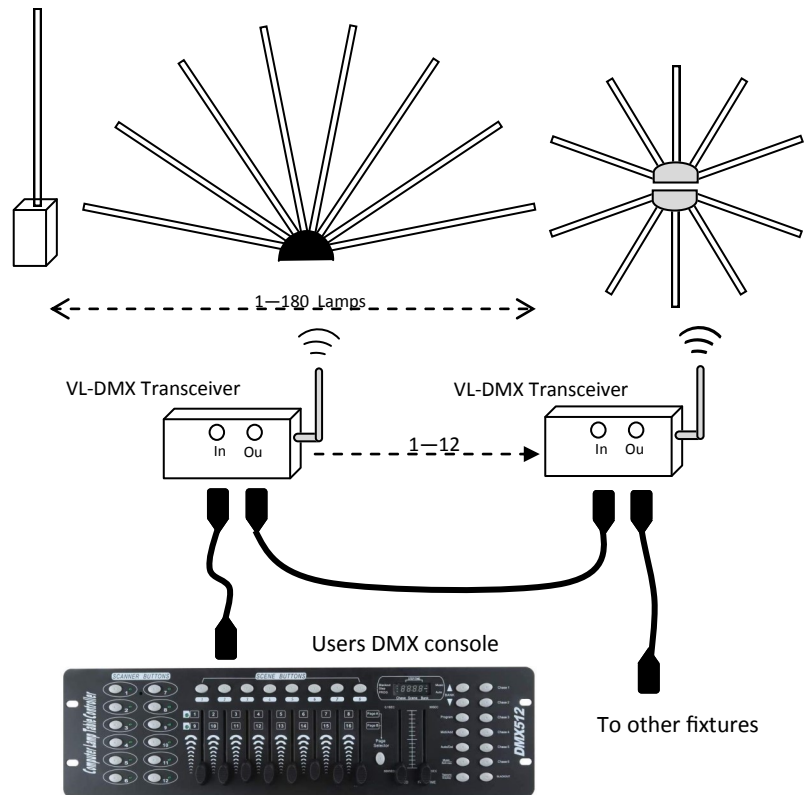

FEATURES:

- Wireless DMX-512 Controlled with Scenes & Chases Up to 180 Channels/Lamps.
- Versatile Wireless free-standing LED array for main stage lighting events
- Very easy 3-step setup, no complicated sequence.
- Uses IR remote for setup and demo modes.
- Easy field setup using Touch button. Lamps identify themselves by lamp# and scanner/fixture channel for simple fast placement
- Each LED lamp can be individually controlled for ultimate show and programming creativity
- Handles 12 Scanner/Transceivers
- Includes 24 special effects and full spectrum colors including unique VU effects
- Uses only 1 channel per Lamp for complete control
- Included Auto-play Modes for use without DMX programming
- RF Transceiver Control Box includes AGC Microphone and IR control
- Control 1—180 Lamps with 1 DMX console
- Extended RF Range with our exclusive digital Multi-channel/Multi-frequency *Anti-Interference* system

VL-DMX System Diagram