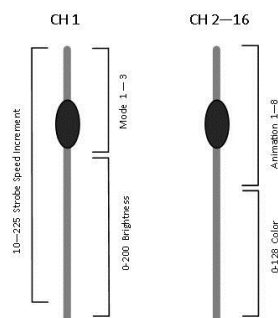

Slider Function Mapping