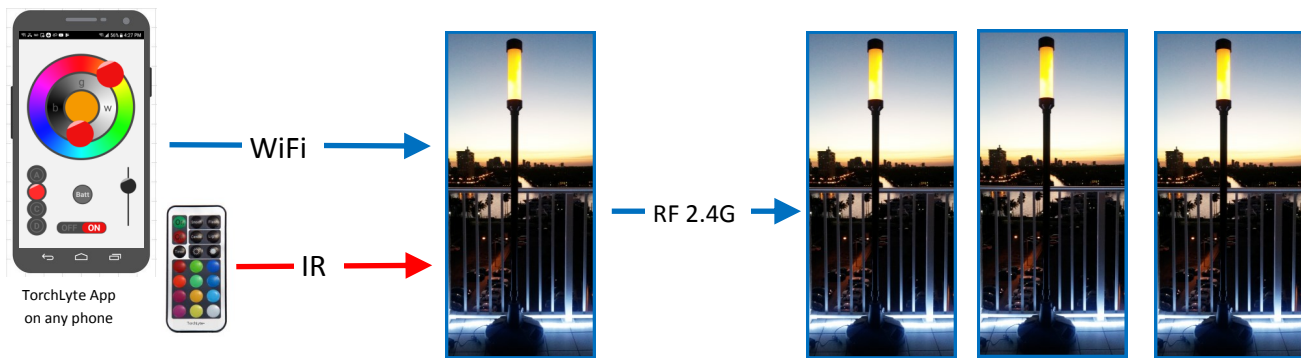

## Wireless Master/Satellite Lamp System

TorchLyte™ Plus is a wireless Master/Satellite system controlled with IR remote or mobile device APP to select 12 or full spectrum colors and multiple animation effects with extended RF range. The Master/Satellite design gives instant control of unlimited number of Satellite Lamps. TorchLyte™ Plus uses 72 Ultra-bright LEDs. Includes our Patented Ultra-Realistic Flame Effect! One Master is required and unlimited number TorchLyte Satellites can be added. Light up your patio, walkway or stage. Great for casual mood lighting or add excitement to a special event.

### Features:

- Master/Slave System with unlimited long range Slave Lamps
- Smart Phone or Handheld IR remote control
- Extended RF Range with our exclusive *Anti-Interference* system
- Includes Full spectrum color & animation effects w/ TorchLyte Flame
- Includes remote controlled battery level viewing and timer
- 72 Ultra-bright LEDs arranged in a 360 degree pattern for full view
- Battery or Direct Wire Low voltage
- Optional Rechargeable Battery Base Stand for portable use
- Rechargeable battery has up to 35hrs\* operation, recharge 4 hours
- Torch illuminated area is 3.5" diameter x 11" length
- Pole Torch Head size is 4" diameter x 16" high
- Total height with Rechargeable stand - 71.5"
- Aluminum construction for outdoor or indoor use