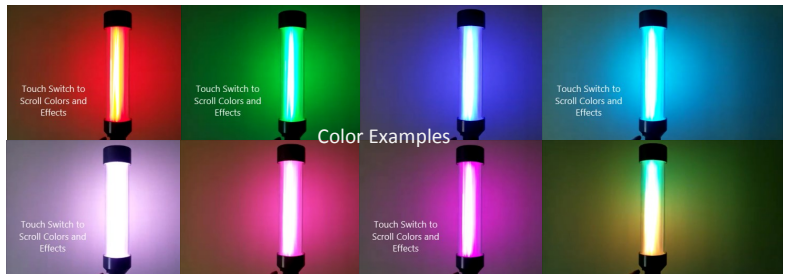

Color Examples