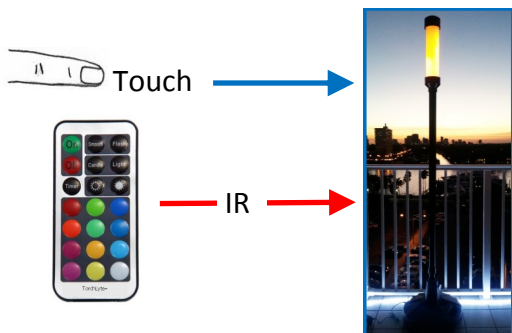

TorchLyte™ *Touch*

Special Effects LED Lamp

TorchLyte™ *Touch* Special Effects LED Lamp has special effects features including our exclusive Patented Ultra-realistic Flame Effect. TorchLyte *Touch* comes standard with Touch control to select 12 colors and 3 different animation effects. TorchLyte™ includes 72 Ultra-bright LEDs for area illumination, housed in an extremely durable enclosure. You may include the optional IR Remote to control unlimited lamps, battery level viewing and timer function. The lamp has three mounting options; a Base Stand, Direct Burial or Stake pole. TorchLyte™ is low voltage powered wired connection and has an optional rechargeable battery powered pole section for portability. Light up your patio, walkway or stage. Great for casual mood lighting or add excitement to a special event.

Includes: (1) TorchLyte Lamp with half pole with Touch button control (you need to select Mounting option)

TorchLyte with Touch Control

Features:

- Touch or Handheld IR remote control
- 12 color & animation effects and exclusive TorchLyte Flame Effect
- Add optional remote control battery level viewing and timer
- Optional IR Remote controls unlimited lamps
- 72 Ultra-bright LEDs arranged in a 360 degree pattern for full view
- Battery or Direct Wire Low voltage
- Optional Rechargeable Battery Post for portable use
- Rechargeable battery has up to 35hrs* operation, recharge 4 hr
- Torch illuminated area is 3.5" diameter x 11" length
- Pole Torch Head size is 4" diameter x 16" high
- Total height with Rechargeable stand - 71.5"
- Durable construction for outdoor or indoor use