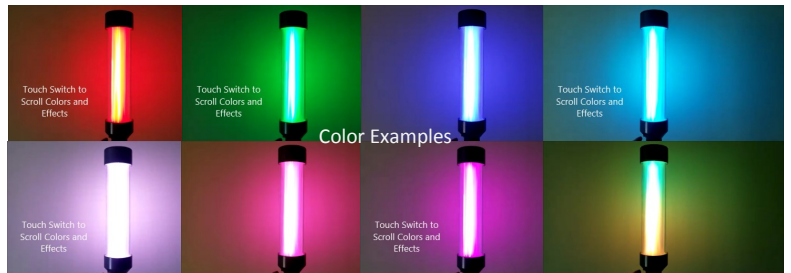

TorchLyte™ *Touch*

Special Effects LED Lamp

TorchLyte™ *Touch* Special Effects LED Lamp has special effects features including our exclusive Patented Ultra-realistic Flame Effect. TorchLyte *Touch* comes standard with Touch control to select 12 colors and 3 different animation effects. TorchLyte™ includes 72 Ultra-bright LEDs for area illumination, housed in an extremely durable enclosure. You may include the optional IR Remote to control unlimited lamps, battery level viewing and timer function. The lamp has three mounting options; a Base Stand, Direct Burial or Stake pole. TorchLyte™ is low voltage powered wired connection and has an optional rechargeable battery powered pole section for portability. Light up your patio, walkway or stage. Great for casual mood lighting or add excitement to a special event.

Includes: (1) TorchLyte Lamp with half pole with Touch button control (you need to select Mounting option)

TorchLyte with Touch Control

Features:

- Touch or Handheld IR remote control
- 12 color & animation effects and exclusive TorchLyte Flame Effect
- Add optional remote control battery level viewing and timer
- Optional IR Remote controls unlimited lamps
- 72 Ultra-bright LEDs arranged in a 360 degree pattern for full view
- Battery or Direct Wire Low voltage
- Optional Rechargeable Battery Post for portable use
- Rechargeable battery has up to 35hrs* operation, recharge 4 hr
- Torch illuminated area is 3.5" diameter x 11" length
- Pole Torch Head size is 4" diameter x 16" high
- Total height with Rechargeable stand - 71.5"
- Durable construction for outdoor or indoor use